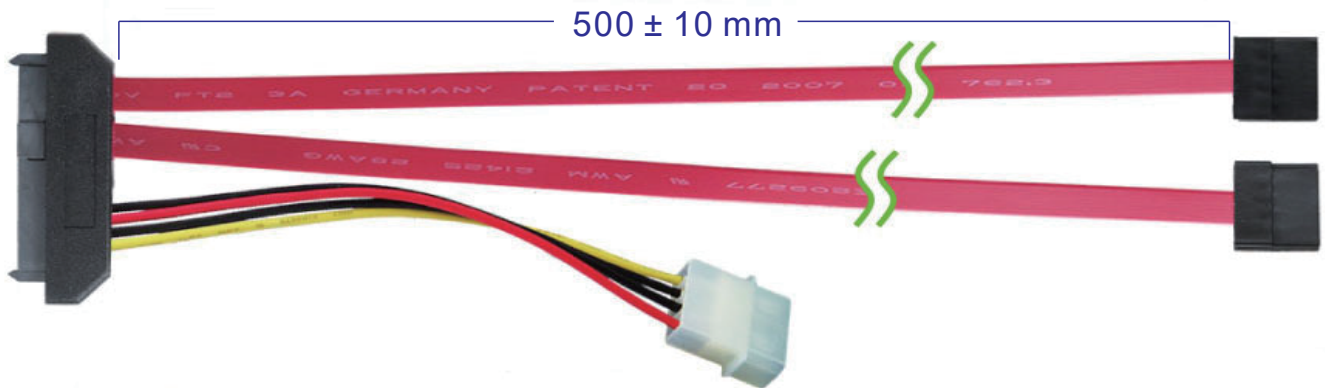

SATA Express to SATA dual port cable with molex 4pins power connector

Pin-out assignment

CN1		WIRING TABLE	
S1		1	CN2
S2		2	
S3		3	
S4		4	
S5		5	
S6		6	
S7		7	
S8		1	CN3
S9		2	
S10		3	
S11		4	
S12		5	
S13		6	
S14		7	
P1			
P2			
P3			
P4		4	CN4
P5			
P6		3	
P7			
P8		2	
P9			
P10			
P11			
P12			
P13			
P14		1	
P15			