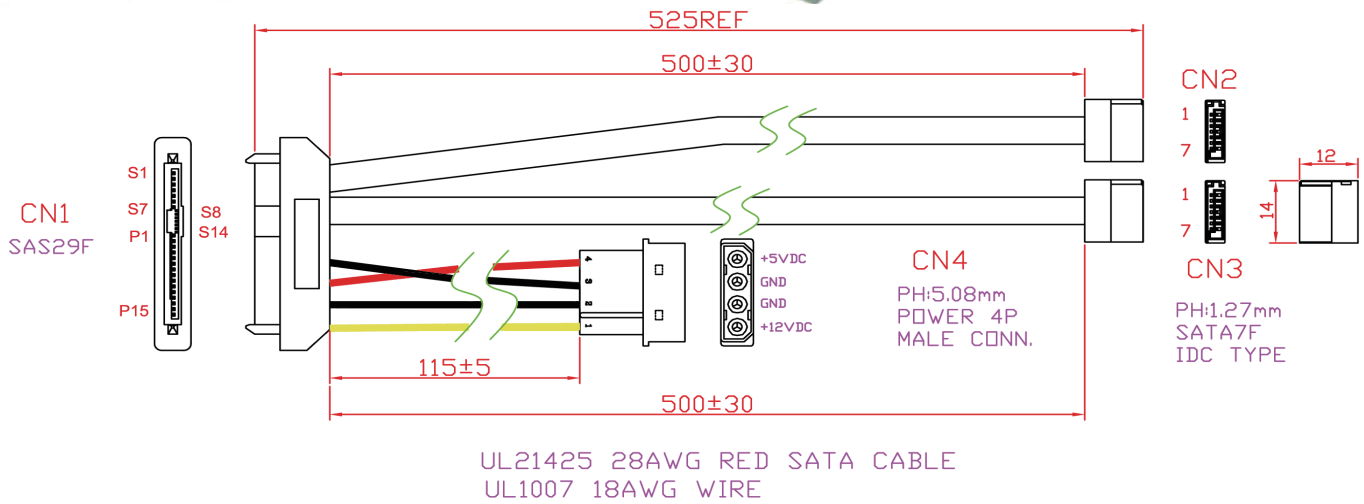

SATA Express to SATA dual port cable with molex 4pins power connector

Pin-out assignment

CN1		WIRING TABLE	
S1		1	CN2
S2		2	
S3		3	
S4		4	
S5		5	
S6		6	
S7		7	
S8		1	CN3
S9		2	
S10		3	
S11		4	
S12		5	
S13		6	
S14		7	
P1			
P2			
P3			
P4		4	CN4
P5			
P6		3	
P7			
P8		2	
P9			
P10			
P11			
P12			
P13			
P14		1	
P15			