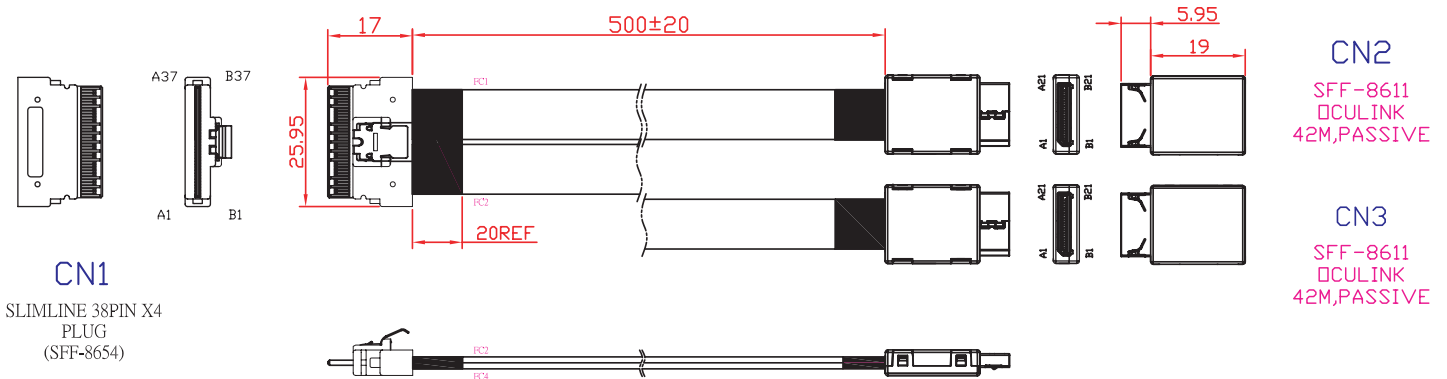

# Minerva

**MIC74-8401**

**Slimline SAS 8-Lane to OCulink 4-Lane x2 Cable**

# Slimline SAS 8-Lane to OCulink 4-Lane x2 Cable

CABLE: UL21099/UL21283/UL21425/UL22112/EQUIVALENT  
19P 30AWG, BLACK \*4 PCS

# Slimline SAS 8-Lane to OCulink 4-Lane x2 Cable