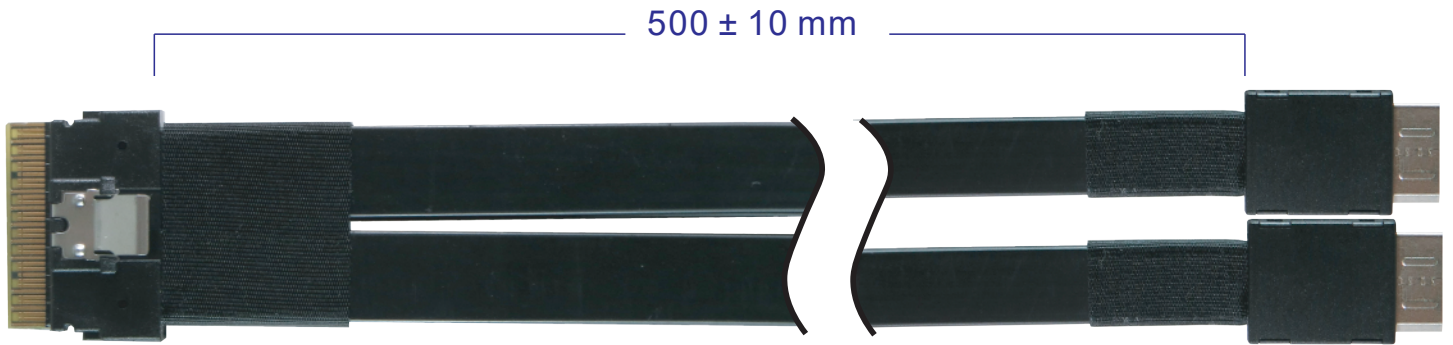

# Minerva

**MIC74-8401**

**Slimline SAS 8-Lane to OCulink 4-Lane x2 Cable**

# Slimline SAS 8-Lane to OCulink 4-Lane x2 Cable

CABLE: UL21099/UL21283/UL21425/UL22112/EQUIVALENT  
19P 30AWG, BLACK \*4 PCS

# Slimline SAS 8-Lane to OCulink 4-Lane x2 Cable