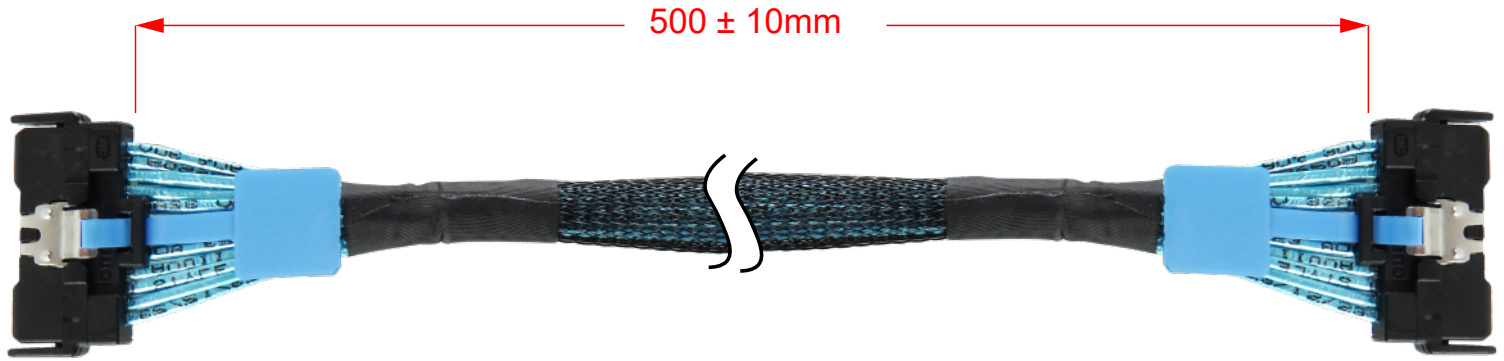

# Minerva

**GHC74-2256**

**MCIO 74P PCIe 5.0 to MCIO 74P Cable**

*Length : 50cm*

# MCIO 74P PCIe 5.0 to MCIO 74P Cable, 50cm

5	HWSS320006	HS SAS CBL:UL20744,32#2C+2D+AM+HM,BLU,850,VW-1,12G,HF	A/R
4	HMTBDOXXXX	EXPANDO TUBE,BLACK,HF	A/R
3	HMMTPOXXXX	TAPE,BLK,HF	A/R
2	MCIO-74ST-12	MCIO 8X STR,WITH PULL TAB	2
1	HWSS320098	HS SAS CBL:UL20744,32#2C+2D+A+HM,85ohm,BLU,VW-1,HF	A/R
ITEM	VENDOR P/N	DESCRIPTION	QTY

# MCIO 74P PCIe 5.0 to MCIO 74P Cable, 50cm