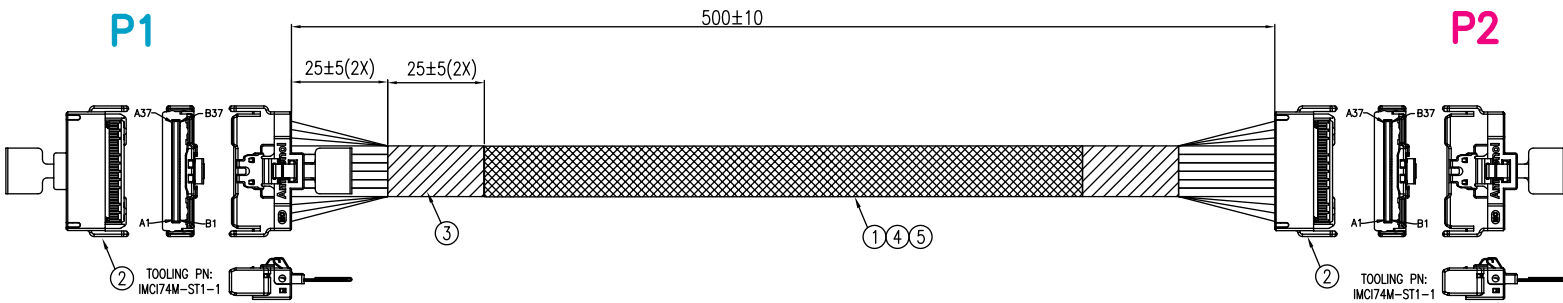

# Minerva

**GHC74-2256**

**MCIO 74P PCIe 5.0 to MCIO 74P Cable**

*Length : 50cm*

# MCIO 74P PCIe 5.0 to MCIO 74P Cable, 50cm

5	HWSS320006	HS SAS CBL:UL20744,32#2C+2D+AM+HM,BLU,850,VW-1,12G,HF	A/R
4	HMTBDOXXXX	EXPANDO TUBE,BLACK,HF	A/R
3	HMMTPOXXXX	TAPE,BLK,HF	A/R
2	MCIO-74ST-12	MCIO 8X STR,WITH PULL TAB	2
1	HWSS320098	HS SAS CBL:UL20744,32#2C+2D+A+HM,85ohm,BLU,VW-1,HF	A/R
ITEM	VENDOR P/N	DESCRIPTION	QTY

# MCIO 74P PCIe 5.0 to MCIO 74P Cable, 50cm