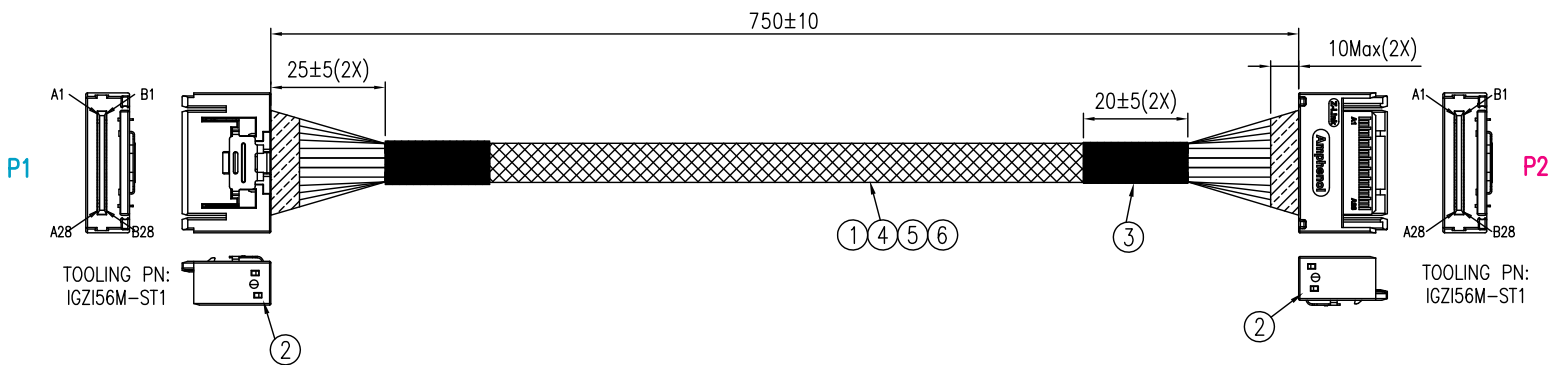

Innocard

Minerva

GDC56-3304

Gen-Z 1C male to Gen-Z 1C male without power Cable

Gen-Z 1C male to Gen-Z 1C male without power Cable

6	HWSS320067	SAS CBL:UL20744,32#2C+2D+HAM,PP,Tinned,BLU,100ohm,VW-1,12G,HF	A/R
5	H0330230CX	WIRE,30AWG,UL3302,ODO.55,FR-XLPE,VW-1,NO MARKING,HF	A/R
4	HMTBDXXXXX	EXPANDO TUBE:OD=XXMM,BLACK,VW-1,HF	A/R
3	HMMTP00XXX	TAPE,BLK,HF	A/R
2	GZIO-56ST-01	Z-LINK 56P STR CONNECTOR	2
1	HWSS300040	SAS CBL:UL20744,30#1P+2D,Tinned,VW-1,85 ohm,NATURAL,12G,HF	A/R
ITEM	VENDOR P/N	DESCRIPTION	QTY

Gen-Z 1C male to Gen-Z 1C male without power Cable

Pin-out assignment

P1/Gen-Z

P2/Gen-Z