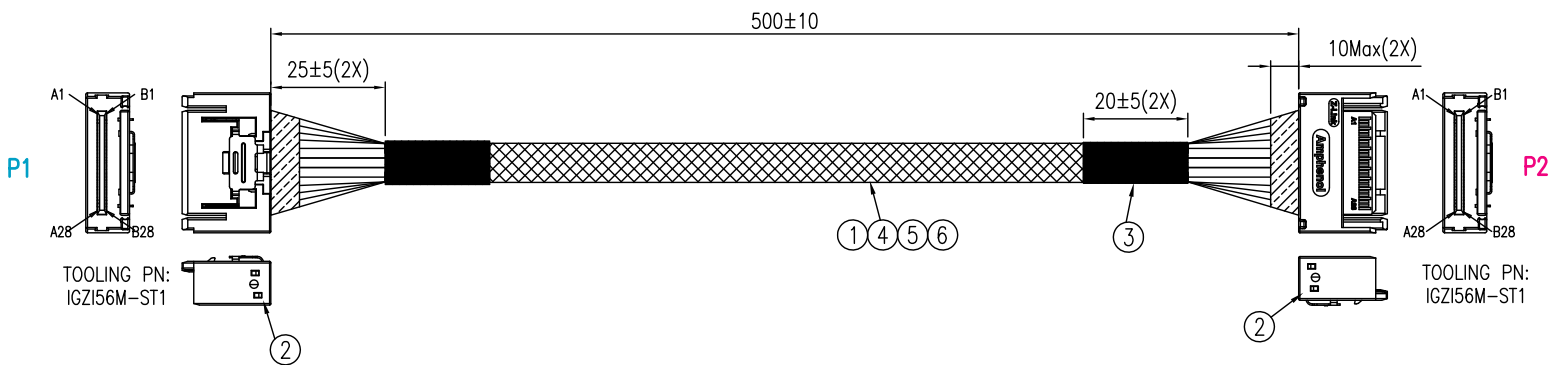

Innocard

Minerva

GDC56-3302

Gen-Z 1C male to Gen-Z male 1C without Power Cord cable

Gen-Z 1C male to Gen-Z male 1C without Power Cord cable

6	HWSS320067	SAS CBL:UL20744,32#2C+2D+HAM,PP,Tinned,BLU,100ohm,VW-1,12G,HF	A/R
5	H0330230CX	WIRE,30AWG,UL3302,ODO.55,FR-XLPE,VW-1,NO MARKING,HF	A/R
4	HMTBDXXXXX	EXPANDO TUBE:OD=XXMM,BLACK,VW-1,HF	A/R
3	HMMTP00XXX	TAPE,BLK,HF	A/R
2	GZIO-56ST-01	Z-LINK 56P STR CONNECTOR	2
1	HWSS320006	SAS CBL:UL20744,32#2C+2D+AM+HM,BLU,850,VW-1,HF	A/R
ITEM	VENDOR P/N	DESCRIPTION	QTY

Gen-Z 1C male to Gen-Z male 1C without Power Cord cable

Pin-out assignment