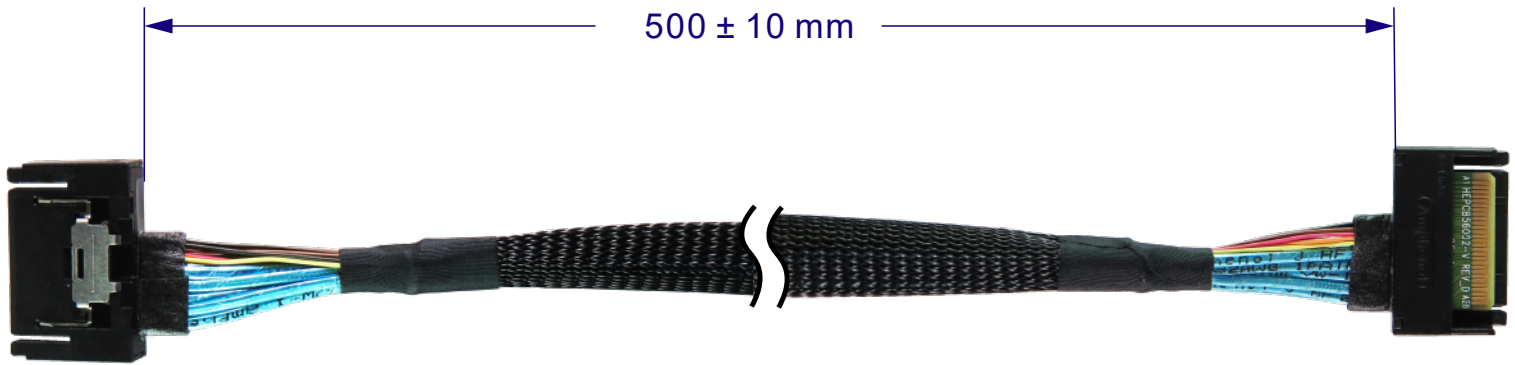

Innocard

Minerva

GDC56-3302

Gen-Z 1C male to Gen-Z male 1C without Power Cord cable

Gen-Z 1C male to Gen-Z male 1C without Power Cord cable

6	HWSS320067	SAS CBL:UL20744,32#2C+2D+HAM,PP,Tinned,BLU,100ohm,VW-1,12G,HF	A/R
5	H0330230CX	WIRE,30AWG,UL3302,ODO.55,FR-XLPE,VW-1,NO MARKING,HF	A/R
4	HMTBDXXXXX	EXPANDO TUBE:OD=XXMM,BLACK,VW-1,HF	A/R
3	HMMTP00XXX	TAPE,BLK,HF	A/R
2	GZIO-56ST-01	Z-LINK 56P STR CONNECTOR	2
1	HWSS320006	SAS CBL:UL20744,32#2C+2D+AM+HM,BLU,850,VW-1,HF	A/R
ITEM	VENDOR P/N	DESCRIPTION	QTY

Gen-Z 1C male to Gen-Z male 1C without Power Cord cable

Pin-out assignment