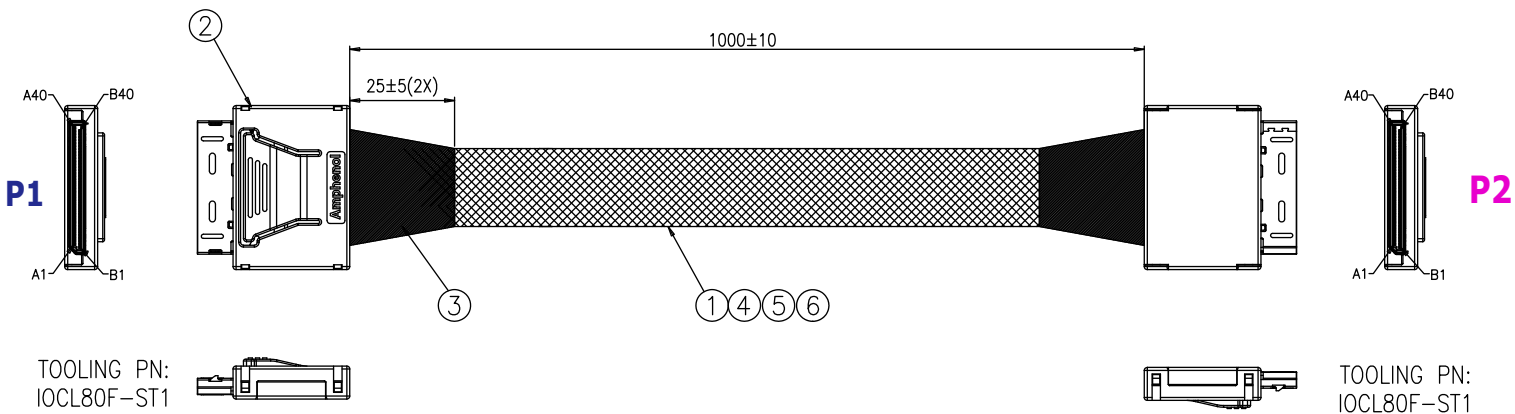

Innocard

Minerva

GDC80-3302 (PCIe Gen-4)

OCulink 8i (SFF-8611) to OCulink 8i Cable, 100cm

OCuLink 8i (SFF-8611) to OCuLink 8i Cable, 100cm

6	XWFC30XXXX	WIRE,30AWG,VW-1	A/R
5	HWSS30XXXX	SAS CBL:100ohm,VW-1	A/R
4	HMTBD0XXXX	EXPANDO TUBE,BLACK,VW-1,HF	A/R
3	HMMTPXXXXX	TAPE:BKK,HF	A/R
2	OCL80-0002	X8 STRAIGHT ACTIVE OCuLink PLUG	2
1	HWSS300172	SAS CBL:UL22258,30#1P+2D+C+AM,Silver,VW-1,850HM,BLU,24G,HF	A/R
ITEM	P/N	DESCRIPTION	QTY

OCulink 8i (SFF-8611) to OCulink 8i Cable, 100cm

Pin-out assignment