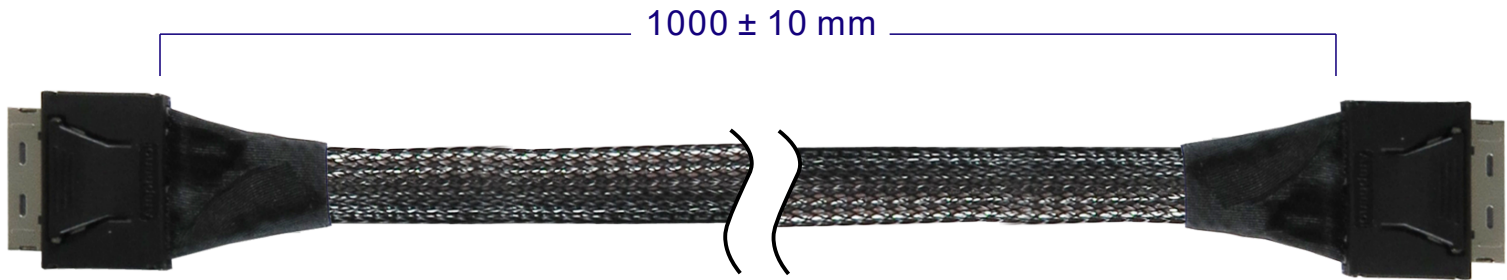

Innocard

Minerva

GDC80-3302 (PCIe Gen-4)

OCulink 8i (SFF-8611) to OCulink 8i Cable, 100cm

OCuLink 8i (SFF-8611) to OCuLink 8i Cable, 100cm

6	XWFC30XXXX	WIRE,30AWG,VW-1	A/R
5	HWSS30XXXX	SAS CBL:100ohm,VW-1	A/R
4	HMTBD0XXXX	EXPANDO TUBE,BLACK,VW-1,HF	A/R
3	HMMTPXXXXX	TAPE:BKK,HF	A/R
2	OCL80-0002	X8 STRAIGHT ACTIVE OCuLink PLUG	2
1	HWSS300172	SAS CBL:UL22258,30#1P+2D+C+AM,Silver,VW-1,850HM,BLU,24G,HF	A/R
ITEM	P/N	DESCRIPTION	QTY

OCulink 8i (SFF-8611) to OCulink 8i Cable, 100cm

Pin-out assignment