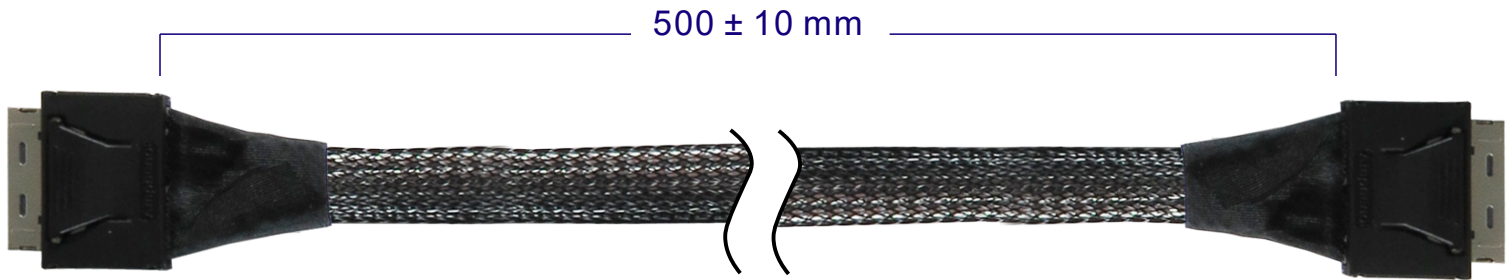

Innocard

Minerva

GDC80-3301 (PCIe Gen 4)
OCulink 8i (SFF-8611) to OCulink 8i Cable

OCulink 8i (SFF-8611) to OCulink 8i Cable

6	H0330230xx	WIRE,30AWG,UL3302,ODO.55,FR-XLPE,VW-1,NO MARKING,HF	A/R
5	HWSS320018	SAS CBL:UL20744,32#2C+2D,Silver plated,100ohm,VW-1,YEL-GRN,HF	A/R
4	HMTBDOXXXX	EXPANDO TUBE,BLACK,VW-1,HF	A/R
3	HMMTP00012	ACETATE TAPE:W=1INCH,HF	A/R
2	OCL80-0002	X8 STRAIGHT ACTIVE OCuLink PLUG	2
1	HWSS320020	SAS CBL:UL20744,32#2C+2D+A+HM,Sliver plated,85ohm,BLU,VW-1,24G,HF	A/R
ITEM	P/N	DESCRIPTION	QTY

OCulink 8i (SFF-8611) to OCulink 8i Cable

Pin-out assignment