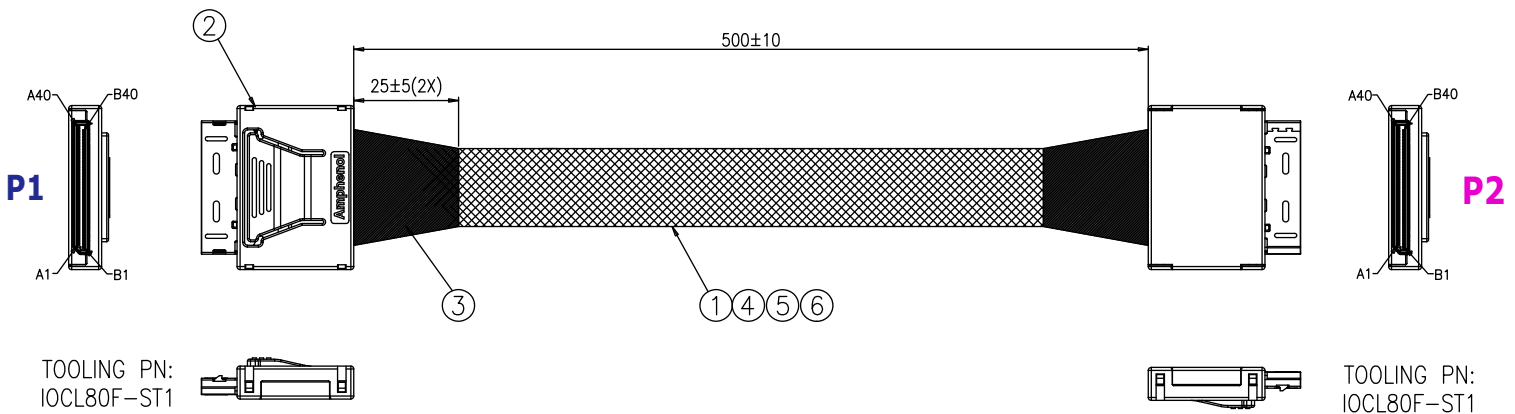

Innocard

Minerva

GDC80-3301 (PCIe Gen 4)
OCulink 8i (SFF-8611) to OCulink 8i Cable

OCulink 8i (SFF-8611) to OCulink 8i Cable

6	H0330230xx	WIRE,30AWG,UL3302,ODO.55,FR-XLPE,VW-1,NO MARKING,HF	A/R
5	HWSS320018	SAS CBL:UL20744,32#2C+2D,Silver plated,100ohm,VW-1,YEL-GRN,HF	A/R
4	HMTBDOXXXX	EXPANDO TUBE,BLACK,VW-1,HF	A/R
3	HMMTP00012	ACETATE TAPE:W=1INCH,HF	A/R
2	OCL80-0002	X8 STRAIGHT ACTIVE OCuLink PLUG	2
1	HWSS320020	SAS CBL:UL20744,32#2C+2D+A+HM,Sliver plated,85ohm,BLU,VW-1,24G,HF	A/R
ITEM	P/N	DESCRIPTION	QTY

OCulink 8i (SFF-8611) to OCulink 8i Cable

Pin-out assignment