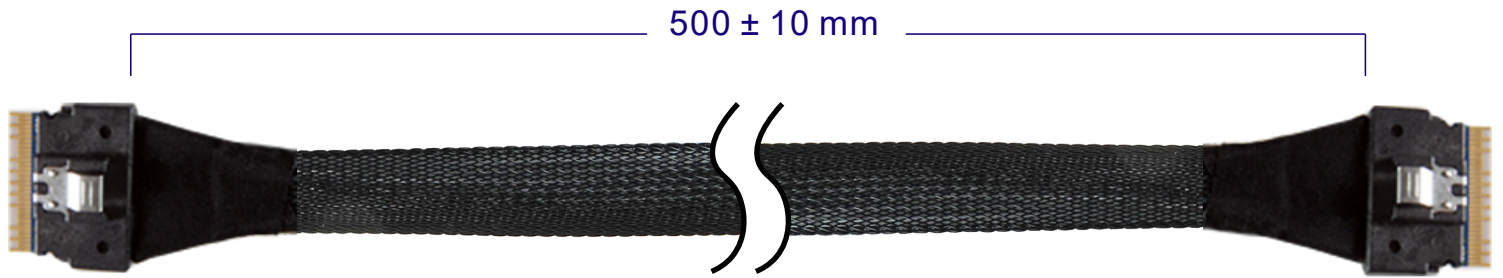

Innocard

Minerva

GDC74-5501

PCIe Gen 4 SlimSAS 8-Lane (SFF-8654 8i) Cable

PCIe Gen 4 SlimSAS 8-Lane (SFF-8654 8i)Cable

5	HWSS310052	SAS CBL:UL20744,31#2C+2D+HAM,Tinned,100ohm,BLU,VW-1,12G,HF	A/R
4	HMMTPXXXXX	TERYLENE CLOTH TAPE,BLK,HF	A/R
3	HMTBDXXXXX	EXPANDO TUB:BLK,HF	A/R
2	AST8654-0074-01-V	SLIMSAS 8X STR CONNECTOR	2
1	HWSS300040	SAS CBL:UL20744,30#1P+2D,Tinned,VW-1,85 ohm,NATURAL,12G,HF	A/R
ITEM	VENDOR P/N	DESCRIPTION	QTY

PCIe Gen 4 SlimSAS 8-Lane (SFF-8654 8i) Cable

Pin-out assignment