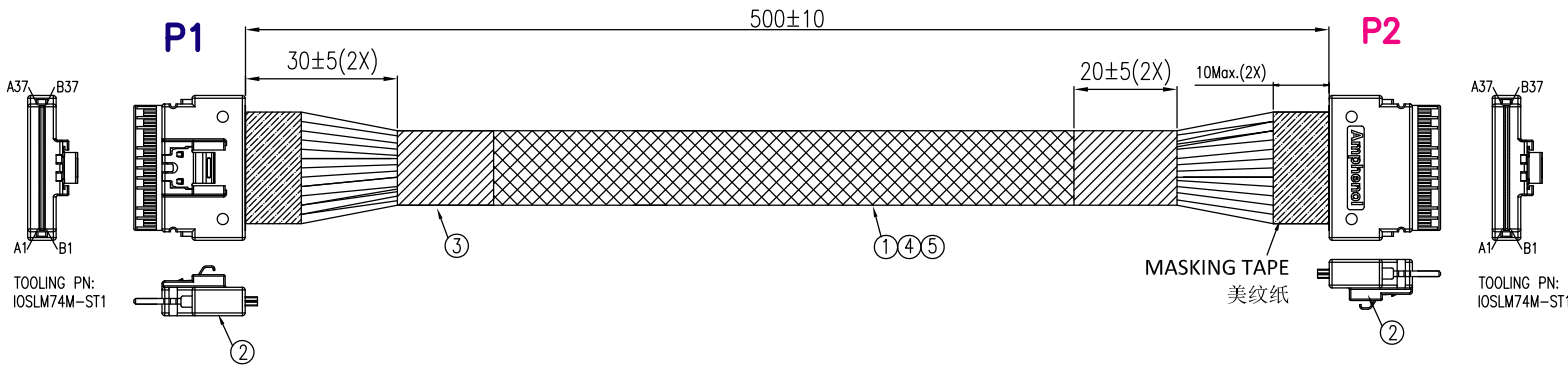

Innocard

Minerva

GDC74-5501

PCIe Gen 4 SlimSAS 8-Lane (SFF-8654 8i) Cable

PCIe Gen 4 SlimSAS 8-Lane (SFF-8654 8i)Cable

5	HWSS310052	SAS CBL:UL20744,31#2C+2D+HAM,Tinned,100ohm,BLU,VW-1,12G,HF	A/R
4	HMMTPXXXXX	TERYLENE CLOTH TAPE,BLK,HF	A/R
3	HMTBDXXXXX	EXPANDO TUB:BLK,HF	A/R
2	AST8654-0074-01-V	SLIMSAS 8X STR CONNECTOR	2
1	HWSS300040	SAS CBL:UL20744,30#1P+2D,Tinned,VW-1,85 ohm,NATURAL,12G,HF	A/R
ITEM	VENDOR P/N	DESCRIPTION	QTY

PCIe Gen 4 SlimSAS 8-Lane (SFF-8654 8i) Cable

Pin-out assignment