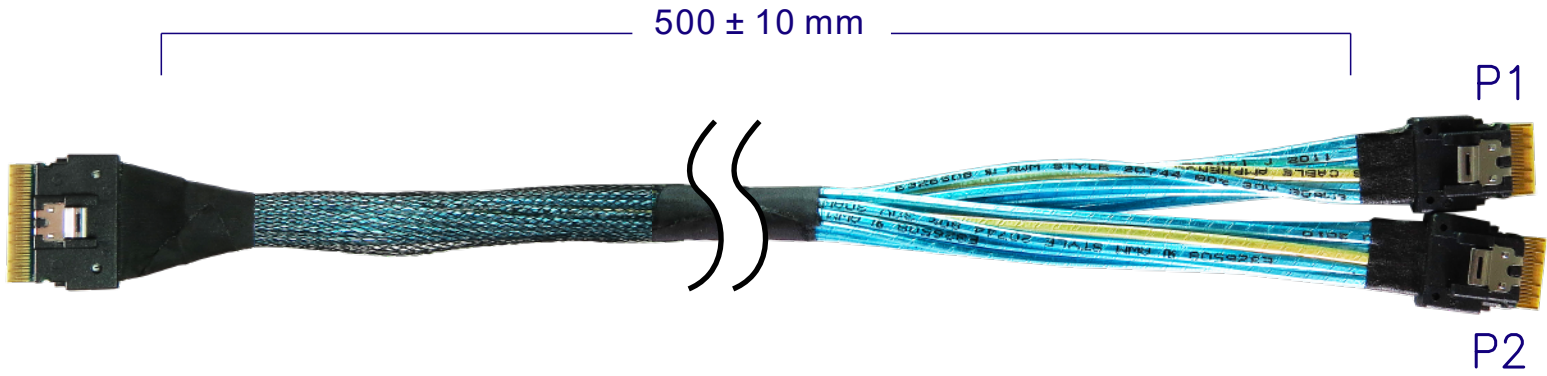

Innocard

Minerva

GDC74-5401 *PCIe Gen 4*
Slimline SAS 8-Lane to Slimline SAS 4-Lane x2 Y Cable

Slimline SAS 8-Lane to Slimline SAS 4-Lane x2 Y Cable

5	HMMTP00XXX	TERYLENE CLOTH TAPE,BLK,HF	A/R
4	HMTBDOXXX	EXPANDO TUBE:OD=XMM,BLACK,VW-1,HF	A/R
3	AST8654-0038-01-V	SlimSAS 4i STR,Black,V0	2
2	AST8654-0074-01-V	SLIMSAS 74P CONNECTOR,STR	1
1	RWSS300158	SAS CBL:30#2C+2D+HAM,85ohm,BLU,VW-1,CATB,R2	A/R
ITEM	VENDOR P/N	DESCRIPTION	QTY

Slimline SAS 8-Lane to Slimline SAS 4-Lane x2 Y Cable

Pin-out assignment