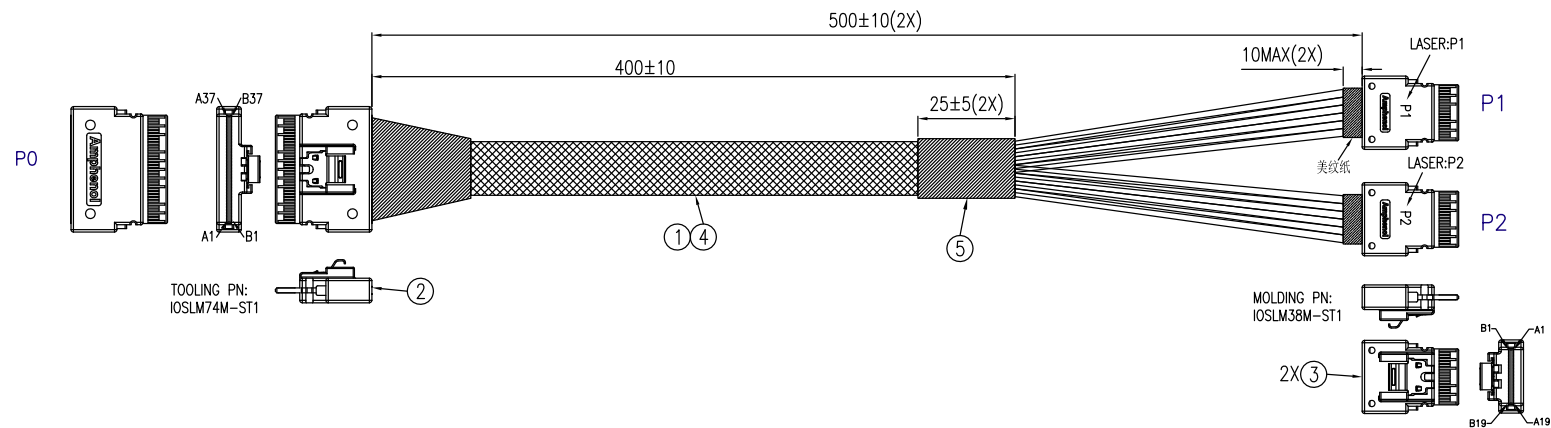

Innocard

Minerva

GDC74-5401 *PCIe Gen 4*
Slimline SAS 8-Lane to Slimline SAS 4-Lane x2 Y Cable

Slimline SAS 8-Lane to Slimline SAS 4-Lane x2 Y Cable

5	HMMTP00XXX	TERYLENE CLOTH TAPE,BLK,HF	A/R
4	HMTBDOXXX	EXPANDO TUBE:OD=XMM,BLACK,VW-1,HF	A/R
3	AST8654-0038-01-V	SlimSAS 4i STR,Black,V0	2
2	AST8654-0074-01-V	SLIMSAS 74P CONNECTOR,STR	1
1	RWSS300158	SAS CBL:30#2C+2D+HAM,85ohm,BLU,VW-1,CATB,R2	A/R
ITEM	VENDOR P/N	DESCRIPTION	QTY

Slimline SAS 8-Lane to Slimline SAS 4-Lane x2 Y Cable

Pin-out assignment