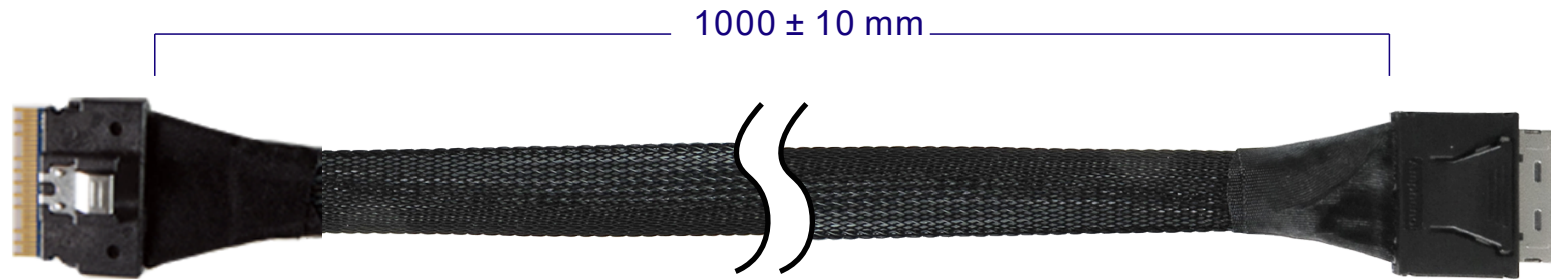

Innocard

Minerva

GDC74-5302 *PCIe Gen 4*

SlimSAS (SFF-8654) 8i to OCulink (SFF-8611) 8i Cable /100cm

SlimSAS 8i to OCulink 8i Cable /100cm

6	HWSS320019	SAS CBL:UL20744,32#2C+2D,Silver plated,100ohm,VW-1,BLU,24G,HF	A/R
5	HMMTP00XXX	TERYLENE CLOTH TAPE,BLK,HF	A/R
4	HMTBD00XXX	EXPANDO TUBE:OD=XMM,BLACK,VW-1,HF	A/R
3	OCL80-0002	X8 STRAIGHT ACTIVE OCuLink PLUG	1
2	AST8654-0074-01-V	SLIMSAS 74P CONNECTOR,STR	1
1	HWSS300172	SAS CBL:UL22258,30#1P+2D+C+AM,VW-1,850HM,BLU,HF	A/R
ITEM	VENDOR P/N	DESCRIPTION	QTY

SlimSAS 8i to OCulink 8i Cable /100cm

Pin-out assignment