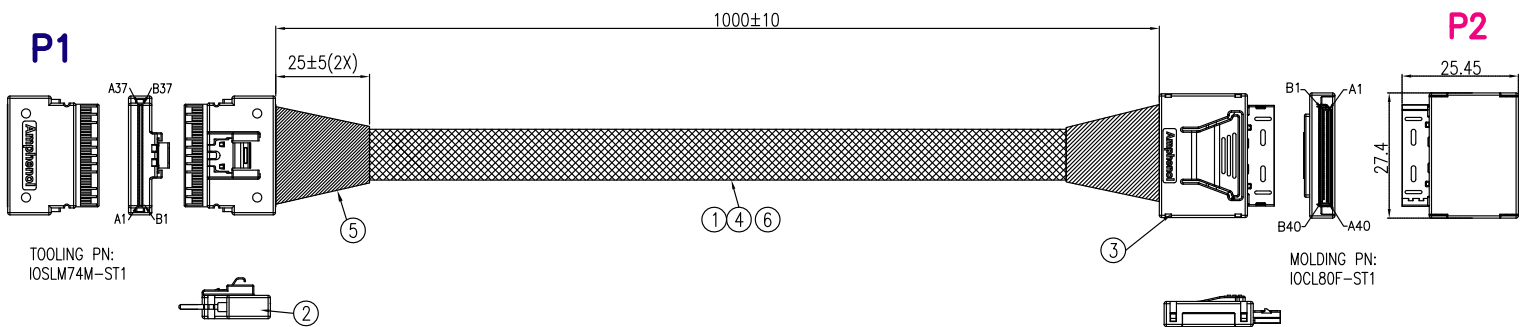

Innocard

Minerva

GDC74-5302 *PCIe Gen 4*

SlimSAS (SFF-8654) 8i to OCulink (SFF-8611) 8i Cable /100cm

SlimSAS 8i to OCulink 8i Cable /100cm

6	HWSS320019	SAS CBL:UL20744,32#2C+2D,Silver plated,100ohm,VW-1,BLU,24G,HF	A/R
5	HMMTP00XXX	TERYLENE CLOTH TAPE,BLK,HF	A/R
4	HMTBD00XXX	EXPANDO TUBE:OD=XMM,BLACK,VW-1,HF	A/R
3	OCL80-0002	X8 STRAIGHT ACTIVE OCuLink PLUG	1
2	AST8654-0074-01-V	SLIMSAS 74P CONNECTOR,STR	1
1	HWSS300172	SAS CBL:UL22258,30#1P+2D+C+AM,VW-1,850HM,BLU,HF	A/R
ITEM	VENDOR P/N	DESCRIPTION	QTY

SlimSAS 8i to OCulink 8i Cable /100cm

Pin-out assignment