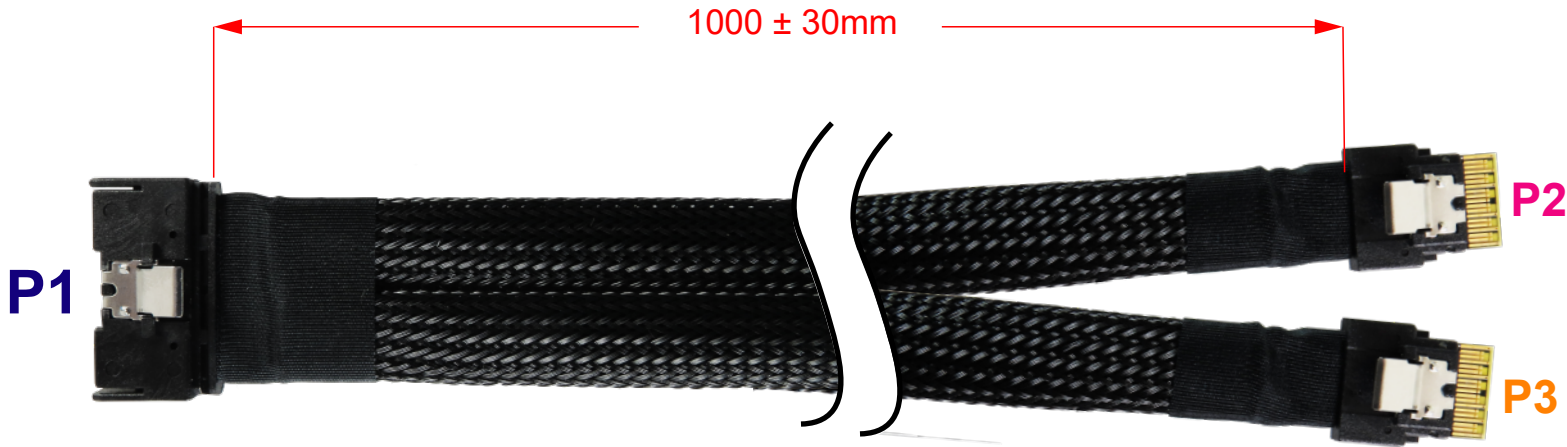

Innocard

Minerva

GDC47-7402

MCIO 74P PCIe 4.0 to SlimSAS 4i x2 Y Cable

Length : 100cm

MCIO 74P PCIe 4.0 to SlimSAS 4i x2 Y Cable, 100cm

MCIO 74P PCIe 4.0 to SlimSAS 4i x2 Y Cable, 100cm

Pin-out assignment