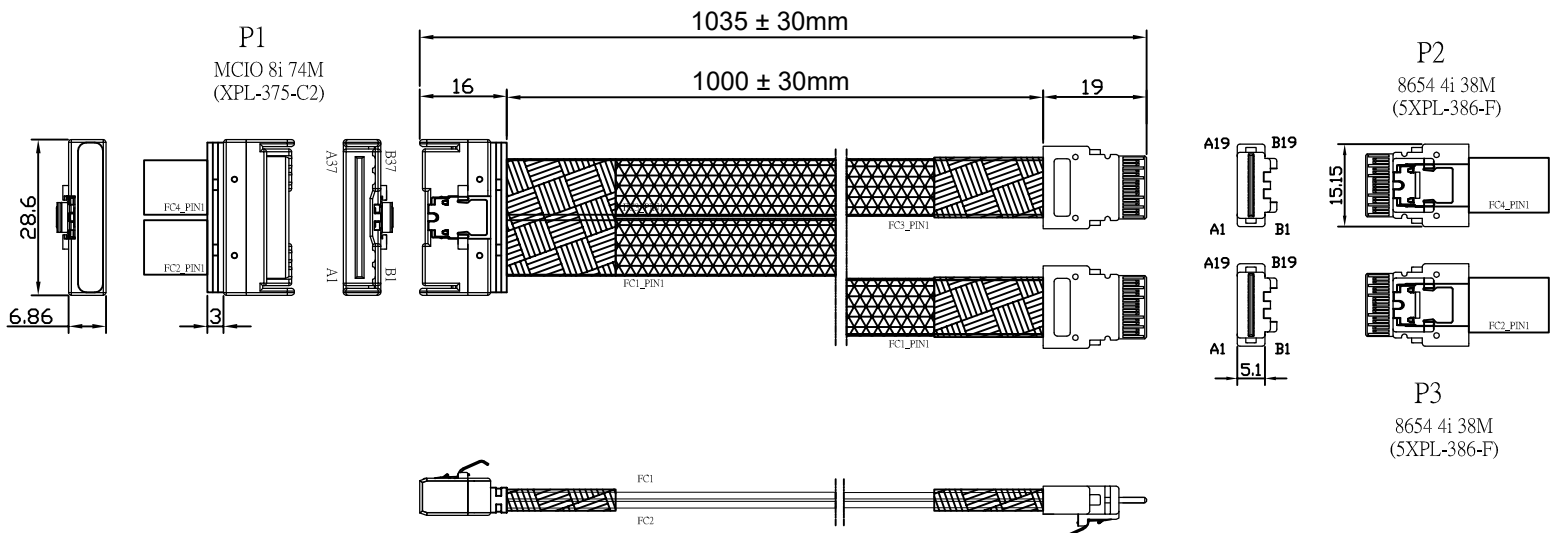

Innocard

Minerva

GDC47-7402

MCIO 74P PCIe 4.0 to SlimSAS 4i x2 Y Cable

Length : 100cm

MCIO 74P PCIe 4.0 to SlimSAS 4i x2 Y Cable, 100cm

MCIO 74P PCIe 4.0 to SlimSAS 4i x2 Y Cable, 100cm

Pin-out assignment