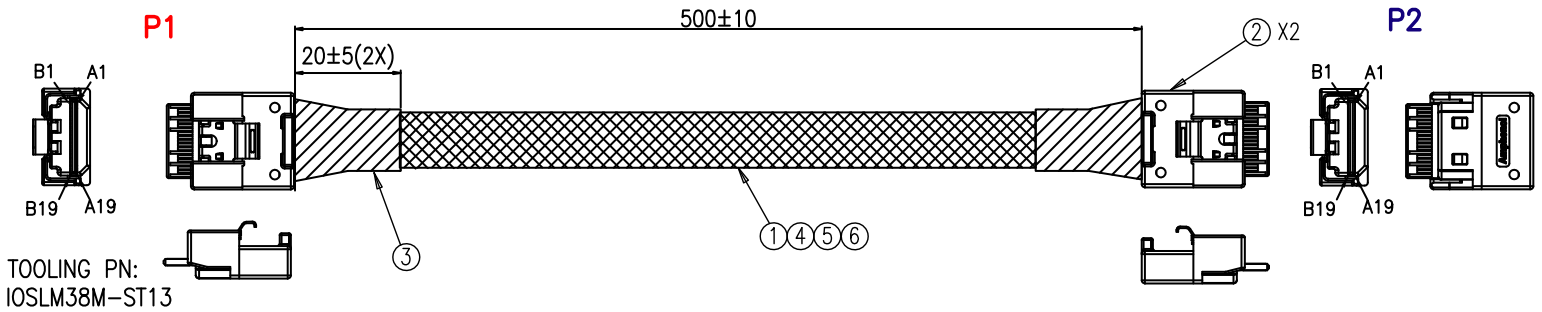

Innocard

Minerva

GDC38-8801

PCIe Gen4 SlimSAS 4i (SFF-8654) Cable

PCIe Gen4 SlimSAS 4i (SFF-8654) Cable

6	HMTBD0XXXX	EXPANDO TUB:BLK,R2,HF	A/R
5	H0330230CX	WIRE,30AWG,UL3302,OD0.55,FR-XLPE,VW-1,HF	A/R
4	HWSS320019	SAS CBL:UL20744,32#2C+2D,100ohm,VW-1,BLU,24G,HF	A/R
3	HMMTP00XXX	TERYLENE CLOTH TAPE,BLK,HF	A/R
2	AST8654-0038-28	Slimsas 4X With Cover ,STR,V0,85ohm	2
1	HWSS320020	SAS CBL:UL20744,32#2C+2D+A+HM,85ohm,BLU,VW-1,24G,HF	A/R
ITEM	P/N	DESCRIPTION	QTY

PCIe Gen4 SlimSAS 4i (SFF-8654) Cable

Pin-out assignment

P1/SFF-8654

P2/SFF-8654