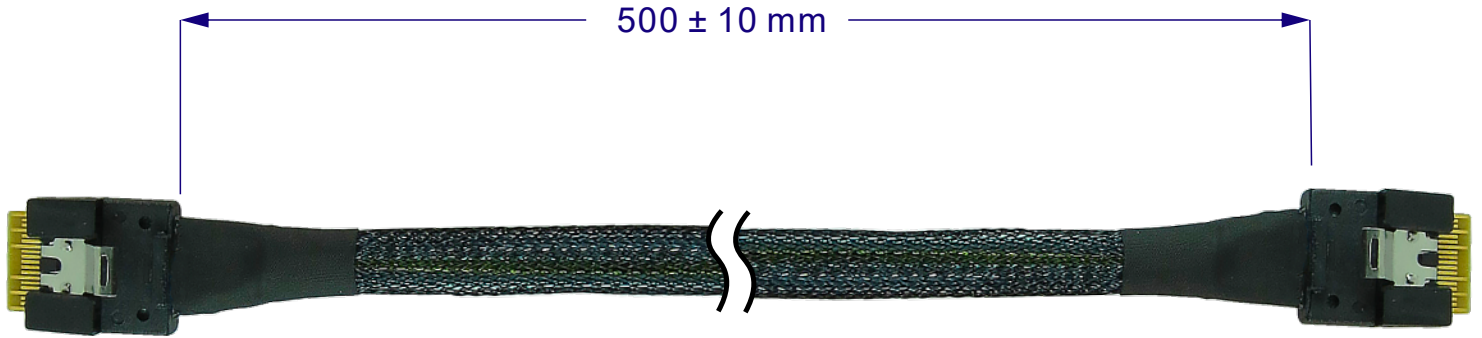

Innocard

Minerva

GDC38-8801

PCIe Gen4 SlimSAS 4i (SFF-8654) Cable

PCIe Gen4 SlimSAS 4i (SFF-8654) Cable

6	HMTBD0XXXX	EXPANDO TUB:BLK,R2,HF	A/R
5	H0330230CX	WIRE,30AWG,UL3302,OD0.55,FR-XLPE,VW-1,HF	A/R
4	HWSS320019	SAS CBL:UL20744,32#2C+2D,100ohm,VW-1,BLU,24G,HF	A/R
3	HMMTP00XXX	TERYLENE CLOTH TAPE,BLK,HF	A/R
2	AST8654-0038-28	Slimsas 4X With Cover ,STR,V0,85ohm	2
1	HWSS320020	SAS CBL:UL20744,32#2C+2D+A+HM,85ohm,BLU,VW-1,24G,HF	A/R
ITEM	P/N	DESCRIPTION	QTY

PCIe Gen4 SlimSAS 4i (SFF-8654) Cable

Pin-out assignment

P1/SFF-8654

P2/SFF-8654