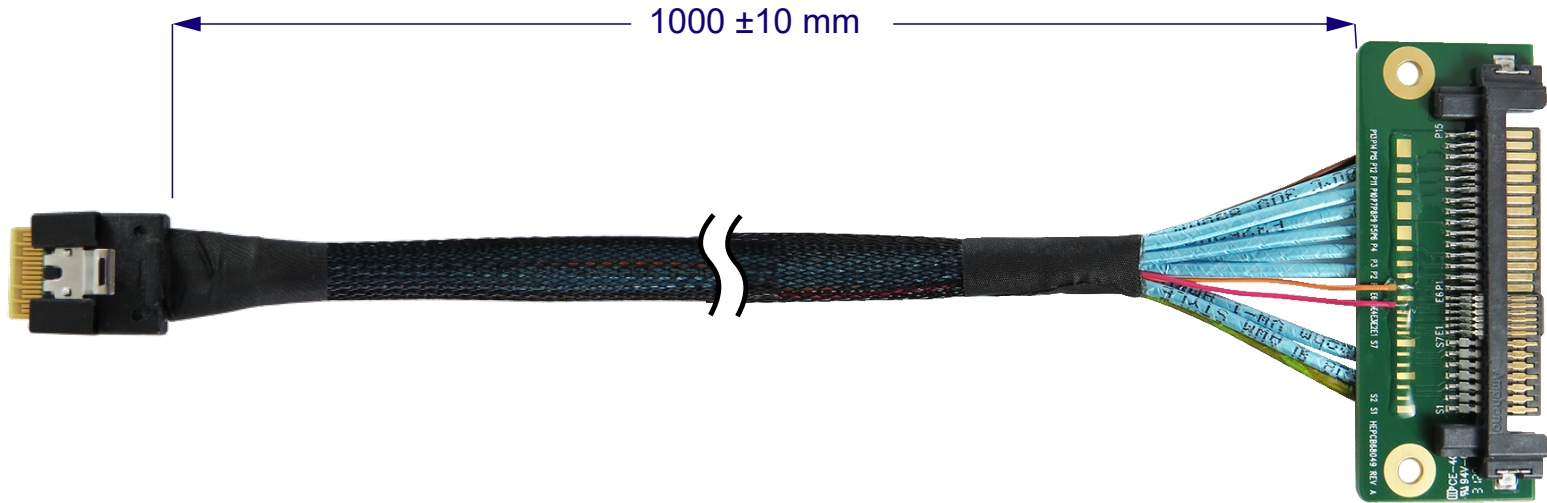

Innocard

Minerva

GDC38-8205

PCIe Gen4 SlimSAS 4i to U.2 Male Cable, 100cm

back

SlimSAS

U.2 Male

PCIe Gen4 SlimSAS 4i to U.2 Male Cable, 100cm

7	HWSS320018	SAS CBL:UL20744,32#2C+2D,Silver plated,100ohm,VW-1,YEL-GRN,12G,HF	A/R
6	HMMTP00XXX	TAPE,BLK,HF	A/R
5	HMTBDXXXXX	EXPANDO TUBE:BLACK,VW-1,HF	A/R
4	H0330230CX	WIRE,30AWG,UL3302,ODO.55,FR-XLPE,VW-1,NO MARKING,HF	A/R
3	AST8639-00X	SFF-8639 68P PLUG WITH PCB	1
2	AST8654-0038-28-V	SlimSAS 4i STR,Black,V0,with cover(SLANT SlimSAS)	1
1	HWSS300157-L-1P	SAS CBL,UL22258,30#2C+C+2D+A+HM,85ohm,BLU,HF	A/R
ITEM	VENDOR	DESCRIPTION	QTY

PCIe Gen4 SlimSAS 4i to U.2 Male Cable, 100cm

Pin-out assignment

P1 / SFF-8654

P2 / SFF-8639 male