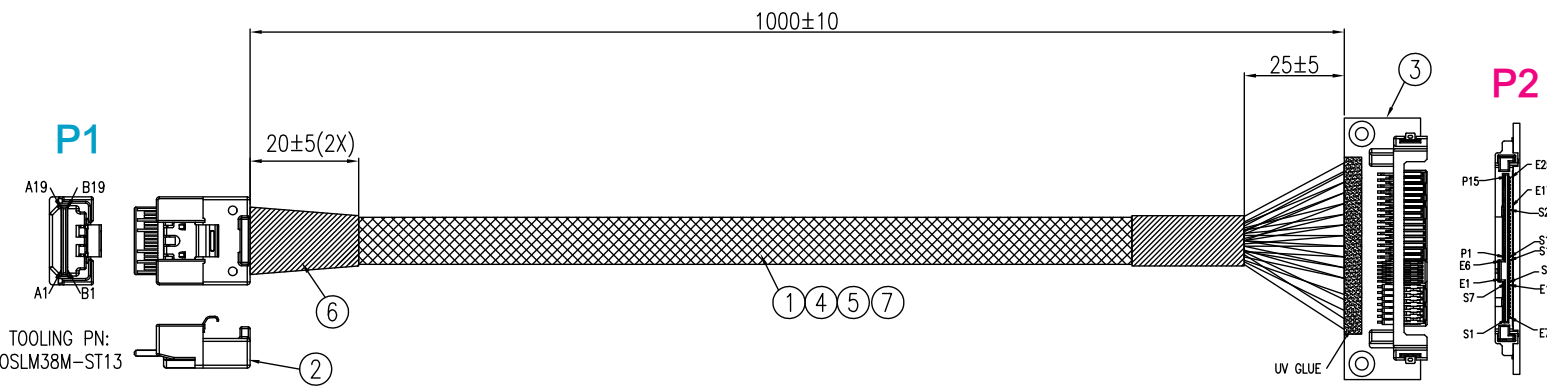

Innocard

Minerva

GDC38-8205

PCIe Gen4 SlimSAS 4i to U.2 Male Cable, 100cm

back

SlimSAS

U.2 Male

PCIe Gen4 SlimSAS 4i to U.2 Male Cable, 100cm

7	HWSS320018	SAS CBL:UL20744,32#2C+2D,Silver plated,100ohm,VW-1,YEL-GRN,12G,HF	A/R
6	HMMTP00XXX	TAPE,BLK,HF	A/R
5	HMTBDXXXXX	EXPANDO TUBE:BLACK,VW-1,HF	A/R
4	H0330230CX	WIRE,30AWG,UL3302,ODO.55,FR-XLPE,VW-1,NO MARKING,HF	A/R
3	AST8639-00X	SFF-8639 68P PLUG WITH PCB	1
2	AST8654-0038-28-V	SlimSAS 4i STR,Black,V0,with cover(SLANT SlimSAS)	1
1	HWSS300157-L-1P	SAS CBL,UL22258,30#2C+C+2D+A+HM,85ohm,BLU,HF	A/R
ITEM	VENDOR	DESCRIPTION	QTY

PCIe Gen4 SlimSAS 4i to U.2 Male Cable, 100cm

Pin-out assignment

P1 / SFF-8654

P2 / SFF-8639 male