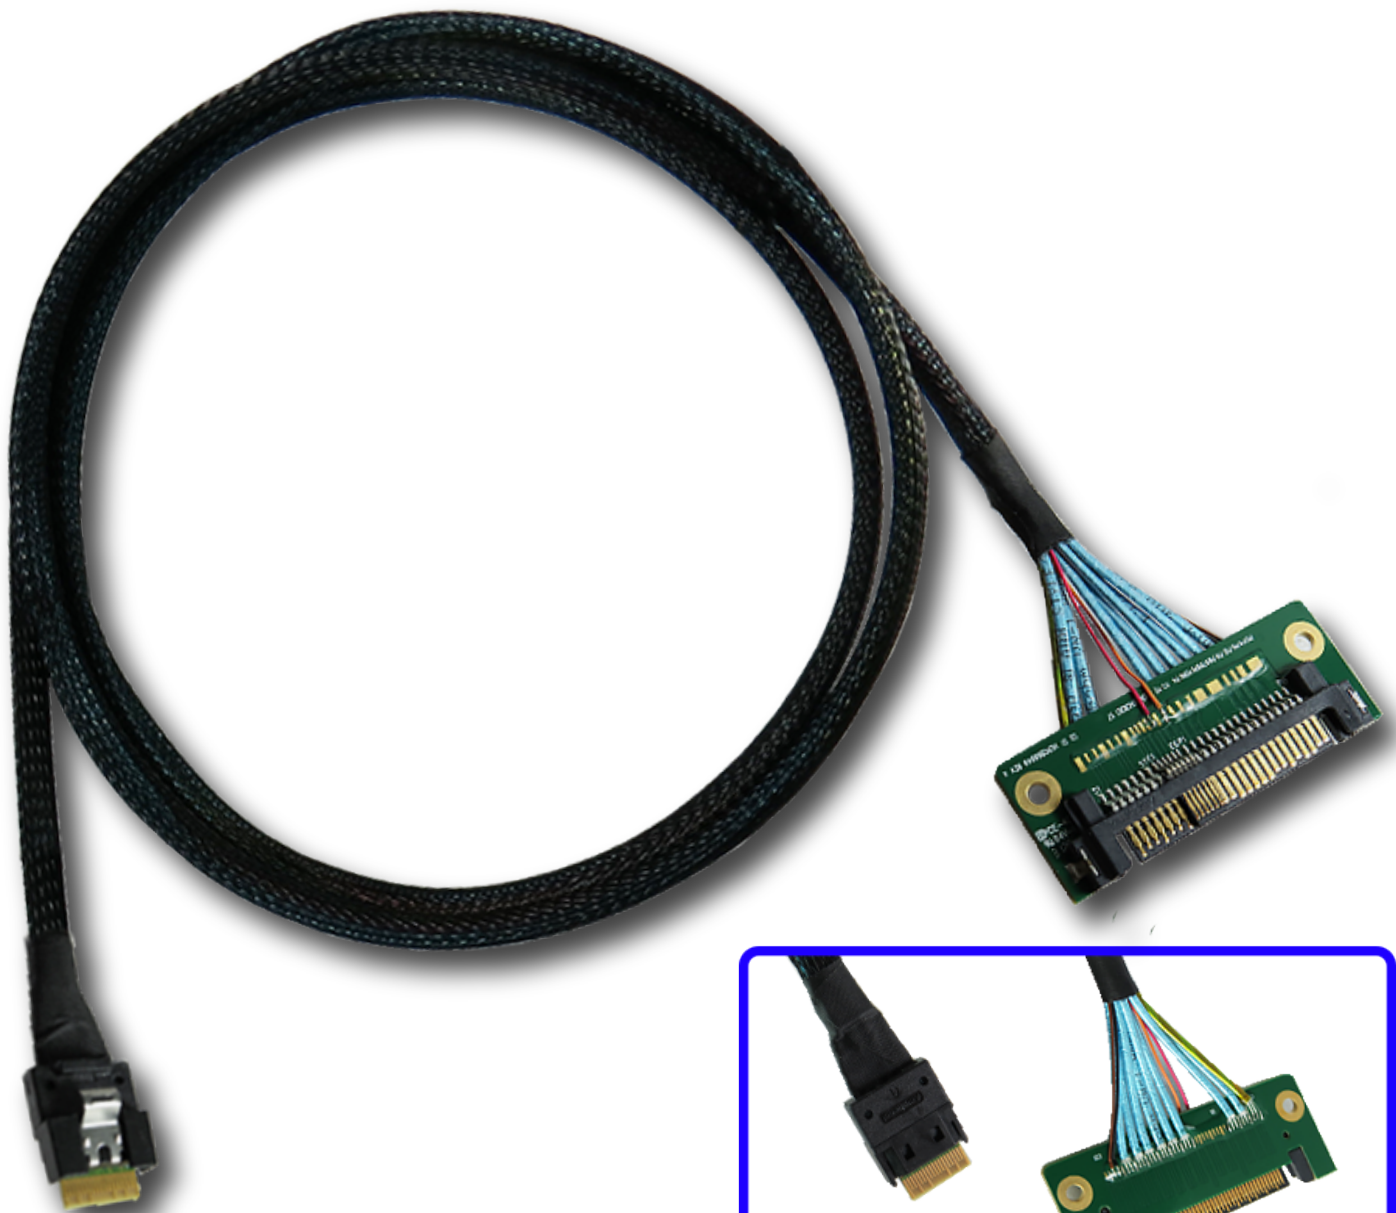

Innocard

Minerva

GDC38-8205

PCIe Gen4 SlimSAS 4i to U.2 Male Cable, 100cm

back

SlimSAS

U.2 Male

PCIe Gen4 SlimSAS 4i to U.2 Male Cable, 100cm

7	HWSS320018	SAS CBL:UL20744,32#2C+2D,Silver plated,100ohm,VW-1,YEL-GRN,12G,HF	A/R
6	HMMTP00XXX	TAPE,BLK,HF	A/R
5	HMTBDXXXXX	EXPANDO TUBE:BLACK,VW-1,HF	A/R
4	H0330230CX	WIRE,30AWG,UL3302,ODO.55,FR-XLPE,VW-1,NO MARKING,HF	A/R
3	AST8639-00X	SFF-8639 68P PLUG WITH PCB	1
2	AST8654-0038-28-V	SlimSAS 4i STR,Black,V0,with cover(SLANT SlimSAS)	1
1	HWSS300157-L-1P	SAS CBL,UL22258,30#2C+C+2D+A+HM,85ohm,BLU,HF	A/R
ITEM	VENDOR	DESCRIPTION	QTY

PCIe Gen4 SlimSAS 4i to U.2 Male Cable, 100cm

Pin-out assignment

P1 / SFF-8654

P2 / SFF-8639 male