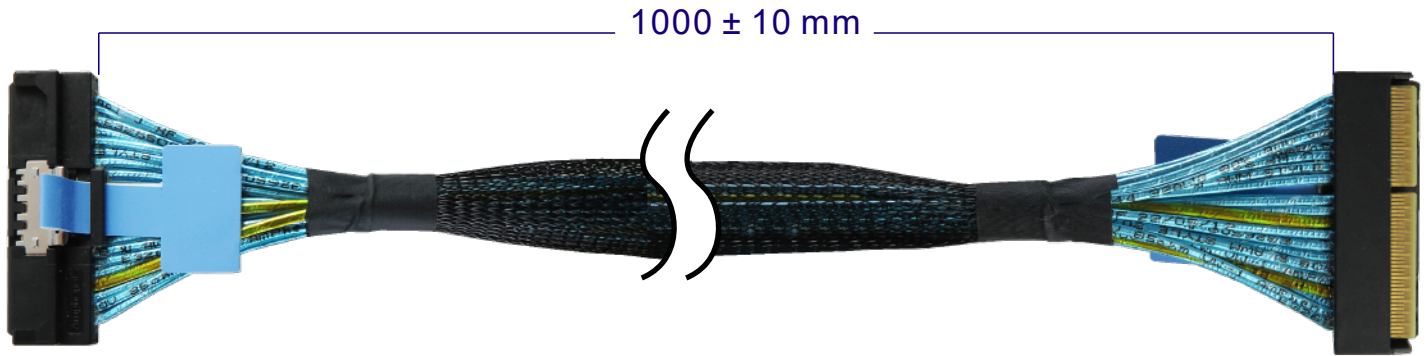

# Minerva

**GDC24-8202**

**PCIe Gen4 SlimSAS 16i to SlimSAS 16i Cable, 100cm**

# PCIe Gen 4 SlimSAS 16i (SFF-8654) Cable, 100cm

|      |                   |   |     |
|------|-------------------|---|-----|
| 5    | HWSS320018        | SAS CBL:UL20744,32#2C+2D,100ohm,VW-1,YEL-GRN,12G,HF | A/R |
| 4    | HMTBD00XXX        | EXPANDO TUBE:OD=XXMM,BLACK,VW-1,HF                  | A/R |
| 3    | HMMTP00XXX        | TAPE,BLK,HF   | A/R |
| 2    | AST8654-0124-07-V | LP SlimSAS 16X WITH PULL TAB,STR                    | 2   |
| 1    | HWSS310078-L-1P   | SAS CBL:UL20744,31#1P+2D+A+HM,PP,85ohm,BLU,VW-1,HF  | A/R |
| ITEM | VENDOR P/N        | DESCRIPTION   | QTY |

## PCIe Gen 4 SlimSAS 16i (SFF-8654) Cable, 100cm