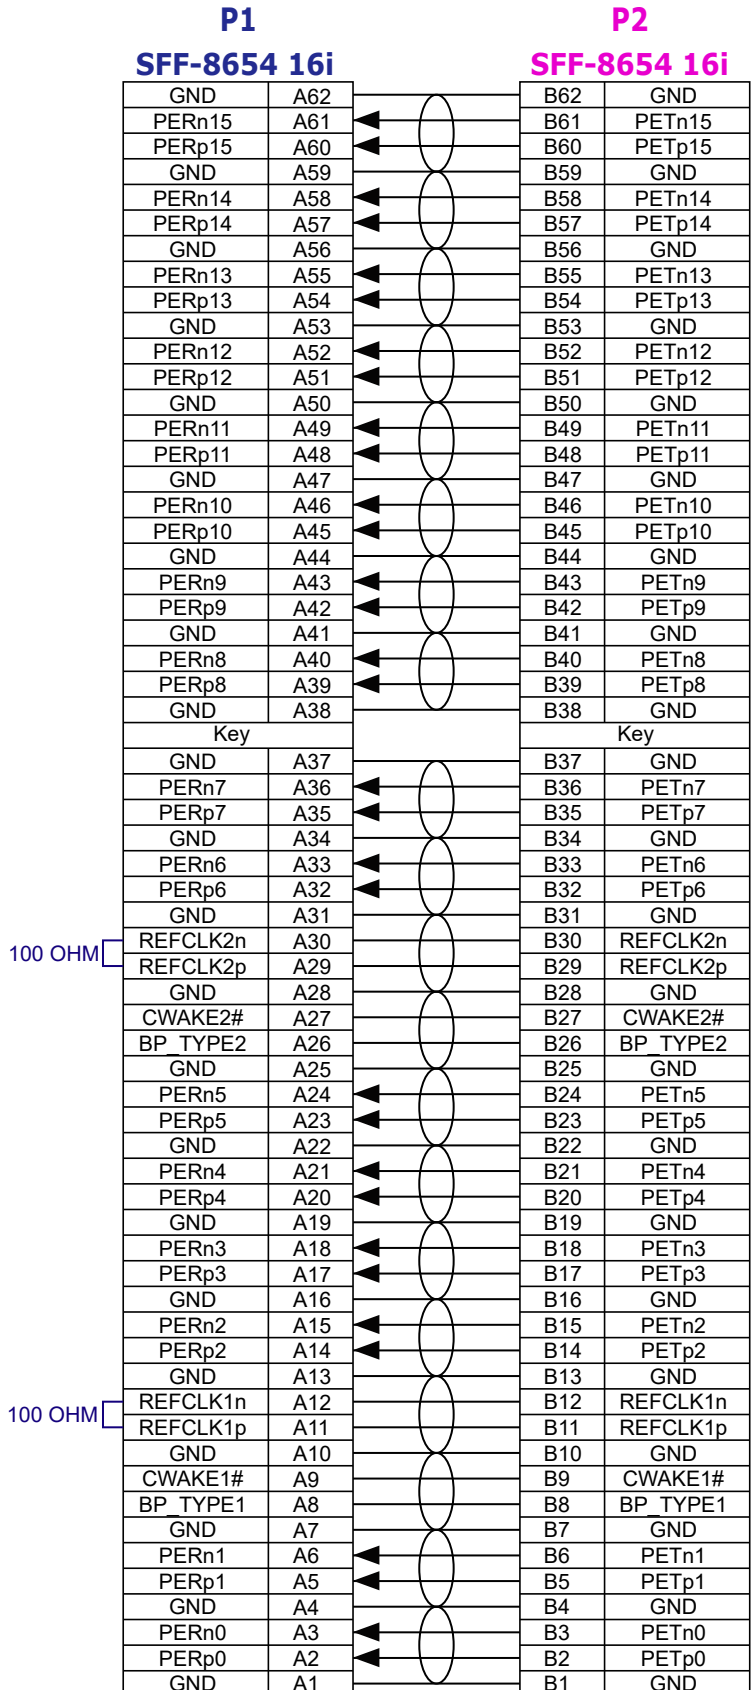

# Minerva

**GDC24-8202**

**PCIe Gen4 SlimSAS 16i to SlimSAS 16i Cable, 100cm**

# PCIe Gen 4 SlimSAS 16i (SFF-8654) Cable, 100cm

|      |                   |   |     |
|------|-------------------|---|-----|
| 5    | HWSS320018        | SAS CBL:UL20744,32#2C+2D,100ohm,VW-1,YEL-GRN,12G,HF | A/R |
| 4    | HMTBD00XXX        | EXPANDO TUBE:OD=XXMM,BLACK,VW-1,HF                  | A/R |
| 3    | HMMTP00XXX        | TAPE,BLK,HF   | A/R |
| 2    | AST8654-0124-07-V | LP SlimSAS 16X WITH PULL TAB,STR                    | 2   |
| 1    | HWSS310078-L-1P   | SAS CBL:UL20744,31#1P+2D+A+HM,PP,85ohm,BLU,VW-1,HF  | A/R |
| ITEM | VENDOR P/N        | DESCRIPTION   | QTY |

### Pin-out assignment

100 OHM □

100 OHM □