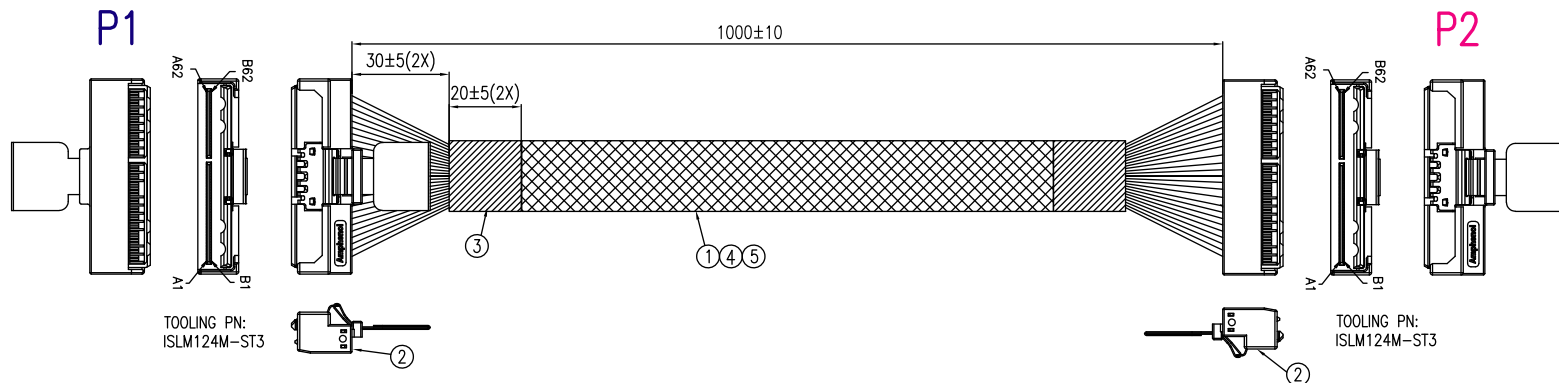

# Minerva

**GDC24-8202**

**PCIe Gen4 SlimSAS 16i to SlimSAS 16i Cable, 100cm**

# PCIe Gen 4 SlimSAS 16i (SFF-8654) Cable, 100cm

|      |                   |   |     |
|------|-------------------|---|-----|
| 5    | HWSS320018        | SAS CBL:UL20744,32#2C+2D,100ohm,VW-1,YEL-GRN,12G,HF | A/R |
| 4    | HMTBD00XXX        | EXPANDO TUBE:OD=XXMM,BLACK,VW-1,HF                  | A/R |
| 3    | HMMTP00XXX        | TAPE,BLK,HF   | A/R |
| 2    | AST8654-0124-07-V | LP SlimSAS 16X WITH PULL TAB,STR                    | 2   |
| 1    | HWSS310078-L-1P   | SAS CBL:UL20744,31#1P+2D+A+HM,PP,85ohm,BLU,VW-1,HF  | A/R |
| ITEM | VENDOR P/N        | DESCRIPTION   | QTY |

## PCIe Gen 4 SlimSAS 16i (SFF-8654) Cable, 100cm