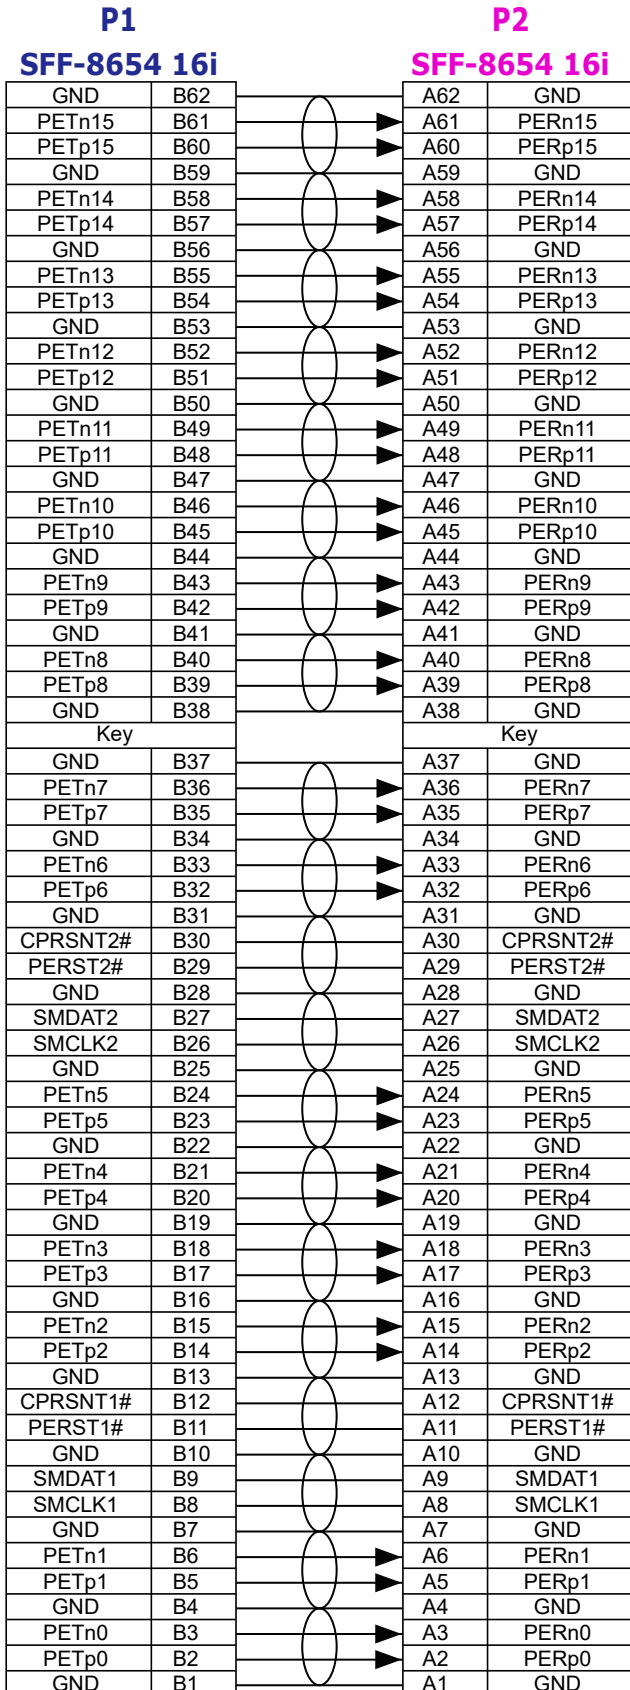

# Minerva

**GDC24-8202**

**PCIe Gen4 SlimSAS 16i to SlimSAS 16i Cable, 100cm**

# PCIe Gen 4 SlimSAS 16i (SFF-8654) Cable, 100cm

|      |                   |   |     |
|------|-------------------|---|-----|
| 5    | HWSS320018        | SAS CBL:UL20744,32#2C+2D,100ohm,VW-1,YEL-GRN,12G,HF | A/R |
| 4    | HMTBD00XXX        | EXPANDO TUBE:OD=XXMM,BLACK,VW-1,HF                  | A/R |
| 3    | HMMTP00XXX        | TAPE,BLK,HF   | A/R |
| 2    | AST8654-0124-07-V | LP SlimSAS 16X WITH PULL TAB,STR                    | 2   |
| 1    | HWSS310078-L-1P   | SAS CBL:UL20744,31#1P+2D+A+HM,PP,85ohm,BLU,VW-1,HF  | A/R |
| ITEM | VENDOR P/N        | DESCRIPTION   | QTY |

### Pin-out assignment

100 OHM □

100 OHM □