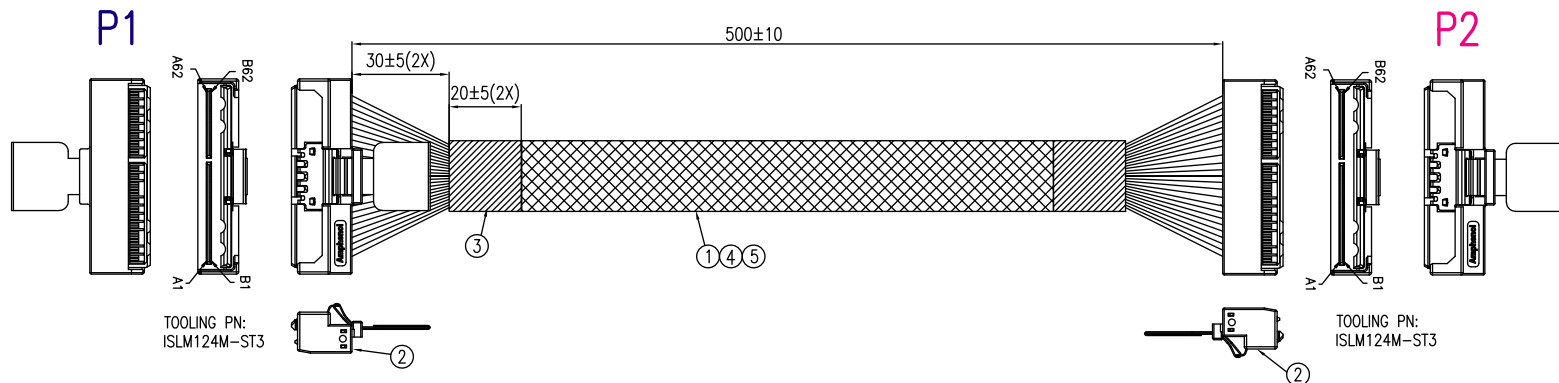

Innocard

Minerva

GDC24-8201

PCIe Gen 4 SlimSAS 16i to SlimSAS 16i Cable

PCIe Gen 4 SlimSAS 16i (SFF-8654) Cable

5	HWSS320018	SAS CBL:UL20744,32#2C+2D,Silver plated,100ohm,VW-1,YEL-GRN,12G,HF	A/R
4	HMTBD00XXX	EXPANDO TUBE:OD=XXMM,BLACK,VW-1,HF	A/R
3	HMMTP00XXX	TAPE,BLK,HF	A/R
2	AST8654-0124-07-V	LP SlimSAS 16X WITH PULL TAB,STR	2
1	HWSS320006	SAS CBL:UL20744,32#2C+2D+AM+HM,Tinned,BLU,85ohm,VW-1,HF	A/R
ITEM	VENDOR P/N	DESCRIPTION	QTY

PCIe Gen 4 SlimSAS 16i (SFF-8654) Cable

Pin-out assignment