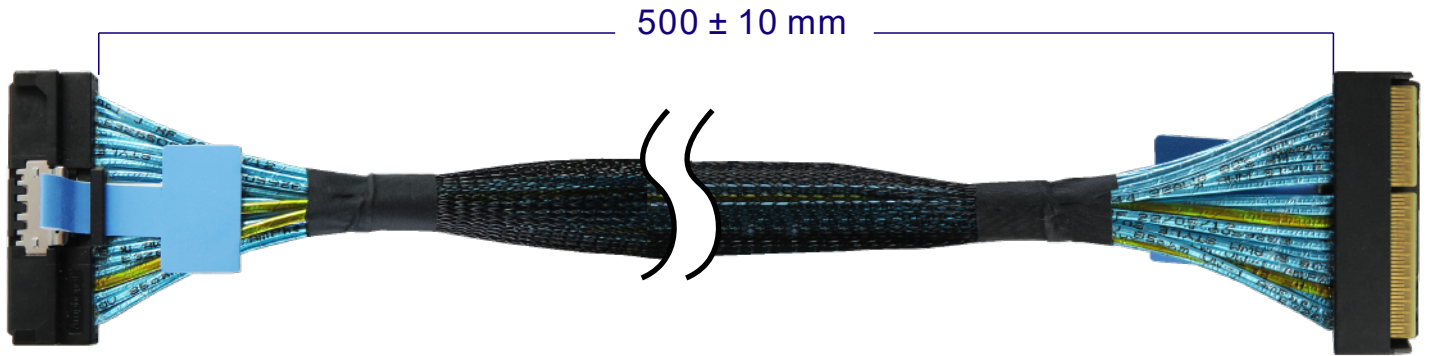

Innocard

Minerva

GDC24-8201

PCIe Gen 4 SlimSAS 16i to SlimSAS 16i Cable

PCIe Gen 4 SlimSAS 16i (SFF-8654) Cable

5	HWSS320018	SAS CBL:UL20744,32#2C+2D,Silver plated,100ohm,VW-1,YEL-GRN,12G,HF	A/R
4	HMTBD00XXX	EXPANDO TUBE:OD=XXMM,BLACK,VW-1,HF	A/R
3	HMMTP00XXX	TAPE,BLK,HF	A/R
2	AST8654-0124-07-V	LP SlimSAS 16X WITH PULL TAB,STR	2
1	HWSS320006	SAS CBL:UL20744,32#2C+2D+AM+HM,Tinned,BLU,85ohm,VW-1,HF	A/R
ITEM	VENDOR P/N	DESCRIPTION	QTY

PCIe Gen 4 SlimSAS 16i (SFF-8654) Cable

Pin-out assignment