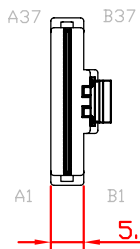

# Minerva

**MIC74-8801**

**Slimline SAS 8-Lane to Slimline SAS 8-Lane Cable**

# Slimline SAS 8-Lane to Slimline SAS 8-Lane Cable

CN1  
SLIMLINE 74 PIN X8  
PLUG  
(SFF-8654)

CN2  
SLIMLINE 74 PIN X8  
PLUG  
(SFF-8654)

CABLE: UL21099/UL21283/UL21425/UL22112/EQUIVALENT  
19P 30AWG, BLACK \*4 PCS