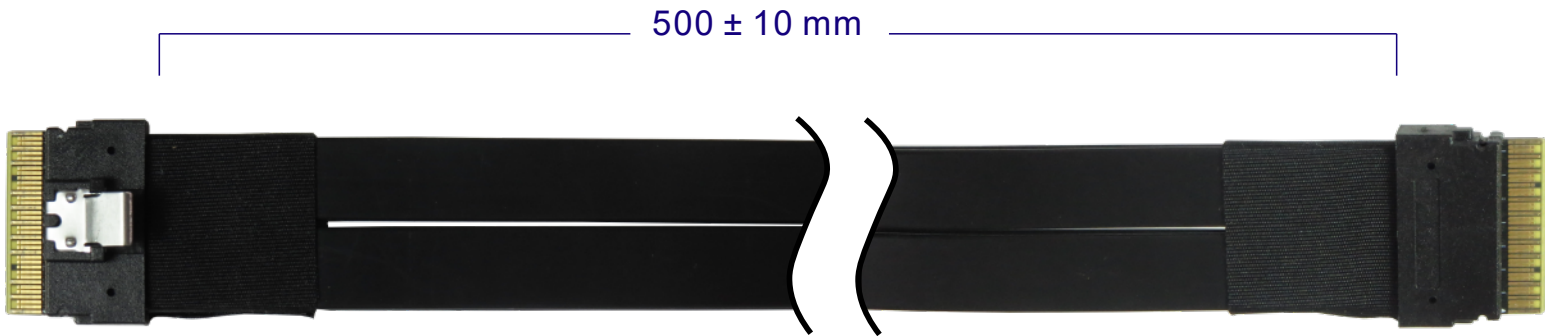

# Minerva

**MIC74-8801**

**Slimline SAS 8-Lane to Slimline SAS 8-Lane Cable**

# Slimline SAS 8-Lane to Slimline SAS 8-Lane Cable

CN1  
SLIMLINE 74 PIN X8  
PLUG  
(SFF-8654)

CN2  
SLIMLINE 74 PIN X8  
PLUG  
(SFF-8654)

CABLE: UL21099/UL21283/UL21425/UL22112/EQUIVALENT  
19P 30AWG, BLACK \*4 PCS

# Slimline SAS 8-Lane to Slimline SAS 8-Lane Cable