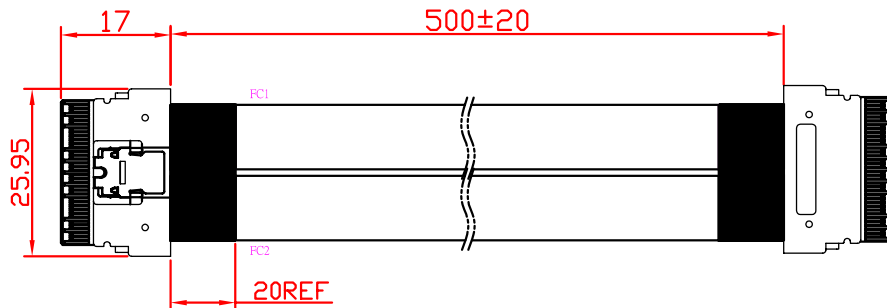

# Minerva

**MIC74-8801**

**Slimline SAS 8-Lane to Slimline SAS 8-Lane Cable**

# Slimline SAS 8-Lane to Slimline SAS 8-Lane Cable

CN1  
SLIMLINE 74 PIN X8  
PLUG  
(SFF-8654)

CN2  
SLIMLINE 74 PIN X8  
PLUG  
(SFF-8654)

CABLE: UL21099/UL21283/UL21425/UL22112/EQUIVALENT  
19P 30AWG, BLACK \*4 PCS