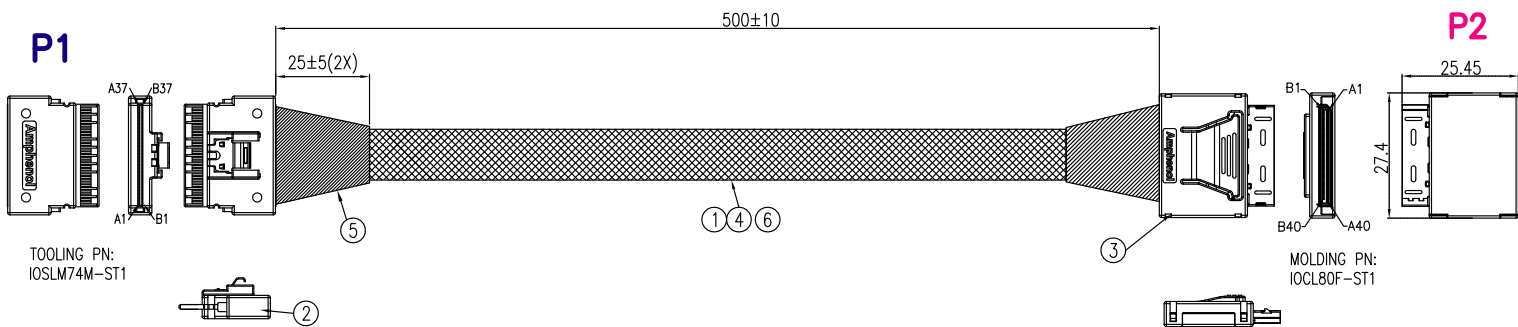

# Minerva

**GDC74-5301** *PCIe Gen 4*

**Slimline SAS (SFF-8654) 8-Lane to OCulink (SFF-8611) 8-Lane Cable**

# Slimline SAS 8-Lane to OCulink 8-Lane Cable

6	HWSS320019	SAS CBL:UL20744,32#2C+2D,Silver plated,100ohm,VW-1,BLU,HF	A/R
5	HMMTP00XXX	TERYLENE CLOTH TAPE,BLK,HF	A/R
4	HMTBDOXXX	EXPANDO TUBE:OD=XMM,BLACK,VW-1,HF	A/R
3	OCL80-0002	X8 STRAIGHT ACTIVE OCuLink PLUG	1
2	AST8654-0074-01-V	SLIMSAS 74P CONNECTOR,STR	1
1	HWSS320020	SAS CBL:UL20744,32#2C+2D+A+HM,BLU,85ohm,VW-1,HF	A/R
ITEM	VENDOR P/N	DESCRIPTION	QTY

# Slimline SAS 8-Lane to OCulink 8-Lane Cable