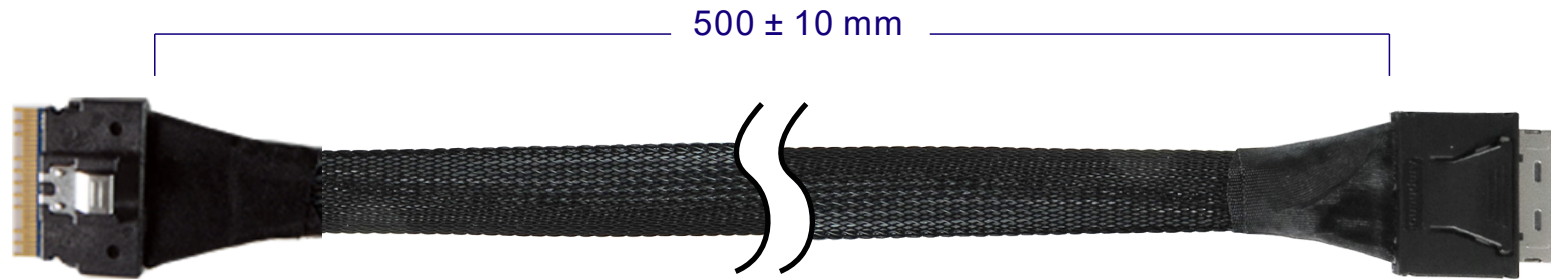

# Minerva

**GDC74-5301** *PCIe Gen 4*

**Slimline SAS (SFF-8654) 8-Lane to OCulink (SFF-8611) 8-Lane Cable**

# Slimline SAS 8-Lane to OCulink 8-Lane Cable

6	HWSS320019	SAS CBL:UL20744,32#2C+2D,Silver plated,100ohm,VW-1,BLU,HF	A/R
5	HMMTP00XXX	TERYLENE CLOTH TAPE,BLK,HF	A/R
4	HMTBDOXXX	EXPANDO TUBE:OD=XMM,BLACK,VW-1,HF	A/R
3	OCL80-0002	X8 STRAIGHT ACTIVE OCuLink PLUG	1
2	AST8654-0074-01-V	SLIMSAS 74P CONNECTOR,STR	1
1	HWSS320020	SAS CBL:UL20744,32#2C+2D+A+HM,BLU,85ohm,VW-1,HF	A/R
ITEM	VENDOR P/N	DESCRIPTION	QTY

# Slimline SAS 8-Lane to OCulink 8-Lane Cable