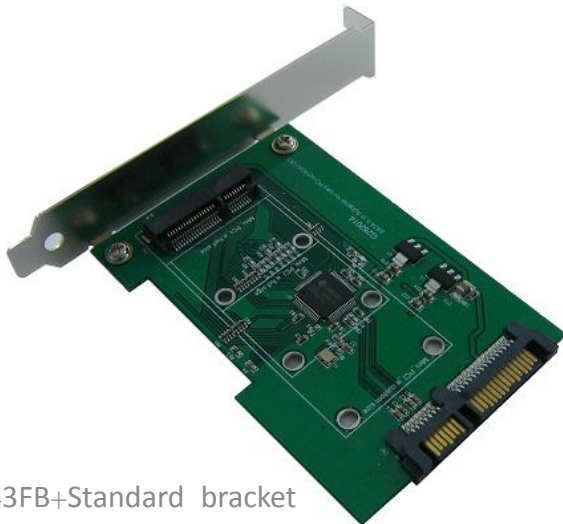

CB943Fx series

SATA II to Mini PCI-e SSD(PATA Interface) Adapter

The SATA II to mini PCI-e SSD adapter is designed to provide an interface between the SATA II and the PATA Bus with mini PCI-e 52-pin connector interface standard. Works with DOS, Windows 95, 98, XP, 2000, Win 7, Linux, Unix, allowing the operating system to boot and run from a Mini PCI-e SSD.

Application:

Convert a Mini PCI-e into a SATA II SSD with 7+15pin standard connector for greater reliability and reduced heat generation

Achieve cost-effective SSD to a small form factor or embedded computing solution.

Create a compact 2.5" Form factor SSD for use such as:

- Notebook, MID, Tablet PC
- Internet Appliances, Kiosks
- Industrial Computers
- Routers, Firewalls

Ordering information:

- CB943FA --- SATA II adapter for mini PCI-e SSD(PATA Interface)
- CB943FB --- SATA II adapter for mini PCI-e SSD(PATA Interface) with PCI-e Standard Bracket
- CB943FC --- SATA II adapter for mini PCI-e SSD(PATA Interface) with Low profile Bracket

CB943FA Adapter

CB943FB+Standard bracket

CB943FC+Low profile bracket

ASUS P2-SSD

Kingspec PATA SSD

MINERVA INNOVATION COMPANY

9F, 227, Sec. 3, Jhongsing Road, Sindian Disti, New Taipei City, 23114, Taiwan, R.O.C.